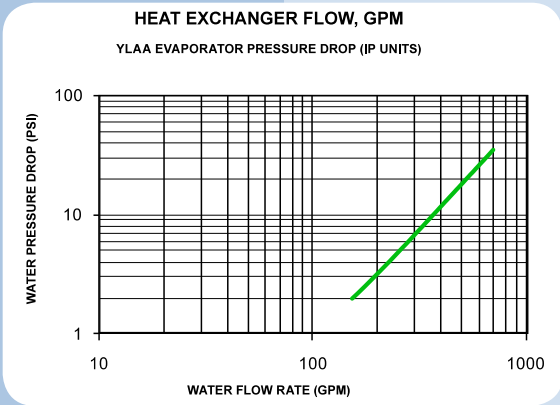

AIR COOLED INDUSTRIAL CHILLER

100 TON (ACC100H63)

COOLING		PHYSICAL	
Capacity	1,200,000 BTU	Model	YLAA0101HE
Capacity - Cooling	100 ton	Controls	York Millenium Control Centre
Refrigerant Circuits	2	Dimensions - Width	8'-1" 246 cm
Ambient Operating Range	0 to 125 °F -17 to 52 °C	Dimensions - Depth	13'-5" 409 cm
Chilled Water Setpoint	40 to 55 °F 4.5 to 13 °C	Dimensions - Height	8'-8" 264 cm
ELECTRICAL		Weight	8290 lbs 3768 kg
Voltage	600	Forklift Pockets	4" x 10" 10 x 25 cm
Phase	Three	Center on Center	44" 112 cm
Breaker Size	min 250 max 300 Amps		
Current Draw RLA	200 Amps		
Minimum Circuit Amps	219 Amps		
Plug	Series 16 Cam-Lok Tails		
EVAPORATOR			
Fluid Connections	4" M+F Camlock from 4" Gruvlok		
Maximum Water Side Pressure	150 PSIG		
Evaporator Volume	8.8 gal 33.3 L		
OPERATIONAL LIMITS		MIN	MAX
Leaving Water Temp °F	40	55	
Leaving Water Temp °C	4.4	12.8	
Voltage 600/3/60	517	633	
Air on Condenser °F	0	125	
Air on Condenser °C	-17.7	51.7	
Evaporator Flow GPM US	100	385	
Evaporator Flow L/s	6.3	24.2	