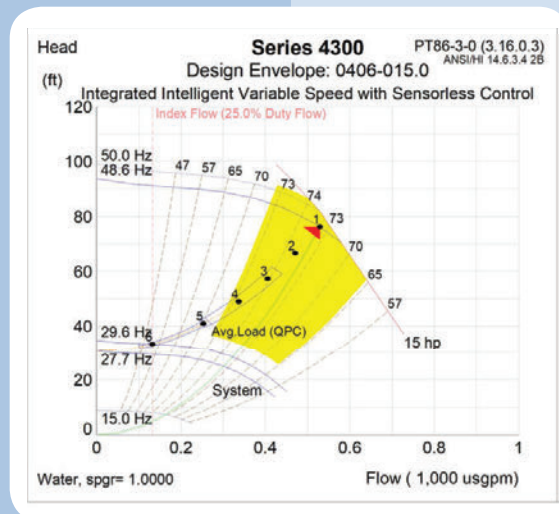

AIR COOLED INDUSTRIAL CHILLER 220 Ton 600 Volt

Chiller Features:

- Voltage code - 600/3/60 with Cam-Lok connectors
- Internal pump
- By-pass feature for external pump connection
- Low ambient operation
- 4" or 6" Camlock or Gruvlok water/glycol connections
- Variable load 36 to 220 tons
- Low noise VFD-controlled condenser fans
- Digital display to monitor system conditions
- Hot gas by-pass
- R-410 refrigerant
- ASME pressure vessel & associated codes
- North American safety code (cETL)

Package Features:

- Steel tubular skid with forklift pockets
- 4" butterfly valve (inlet / outlet)
- 120V-15A convenience outlet
- 120V extension cord shore power option

Applications:

- Manufacturing
- Healthcare
- Large Commercial Buildings
- Oil & Gas

REAL COOL. REAL FAST.

AIR COOLED INDUSTRIAL CHILLER

220 TON (ACC220H63)

COOLING		PHYSICAL	
Capacity	2,640,000 BTU	Model	YLAA0230HE
Capacity - Cooling	220 ton	Controls	York Millenium Control Centre
Refrigerant Circuits	2	Dimensions - Width	8'-2.5" 250 cm
Ambient Operating Range	0 to 125 °F -17 to 52 °C	Dimensions - Depth	24'-5" 744 cm
Chilled Water Setpoint	40 to 55 °F 4.5 to 13 °C	Dimensions - Height	8'-6" 259 cm
ELECTRICAL		Weight	14860 lbs 6740 kg
Voltage	600		
Phase	Three		
Breaker Size	500 Amps		
Current Draw RLA	300 Amps		
Minimum Circuit Amps	381 Amps		
Plug	Series 16 Cam-Lok Inlets Paralleled		
EVAPORATOR			
Fluid Connections	4" Camlock M+F from 6" Gruvlok		
Maximum Water Side Pressure	150 PSIG		
Evaporator Volume	140 gal 530 L		
OPERATIONAL LIMITS		MIN	MAX
Leaving Water Temp °F	40	55	
Leaving Water Temp °C	4.4	12.8	
Voltage 600/3/60	520	635	
Air on Condenser °F	0	125	
Air on Condenser °C	-17.7	51.7	
Evaporator Flow GPM US	220	624	
Evaporator Flow L/s	13.9	39.4	