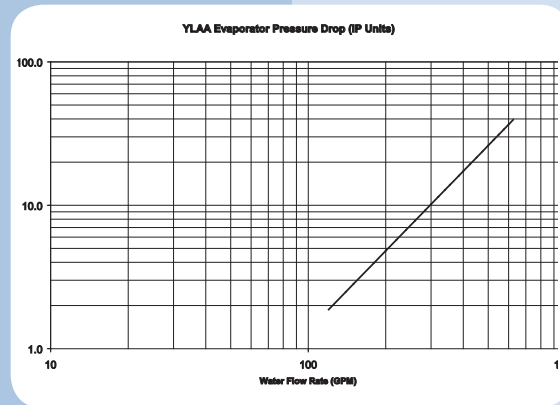

AIR COOLED INDUSTRIAL CHILLER

170 TON (ACC170H43)

COOLING

Capacity	2,040,000 BTU
Capacity - Cooling	170 ton
Refrigerant Circuits	2
Ambient Operating Range	0 to 125 °F -17 to 52 °C
Chilled Water Setpoint	40 to 55 °F 4.5 to 13 °C

ELECTRICAL

Voltage	480
Phase	Three
Breaker Size	400 Amps
Current Draw RLA	300 Amps
Minimum Circuit Amps	372 Amps
Plug	Series 16 Cam-Lok Inlets Paralleled

EVAPORATOR

Fluid Connections	4" Camlock M+F from 6" Gruvlok
Maximum Water Side Pressure	150 PSIG
Evaporator Volume	55 gal 208 L

PHYSICAL

Model	YLAA0170SE	
Controls	York Millenium Control Centre	
Dimensions - Width	8'-2.5"	250 cm
Dimensions - Depth	20'-9"	632 cm
Dimensions - Height	8'-6"	259 cm
Weight	14160 lbs	6425 kg

We also rent portable air conditioning units, fans, air movers, and industrial strength heating units. Visit www.cool-air.com for our full line of rental equipment.

Vancouver

1407 East Georgia St.
Vancouver BC
604.253.4171

Edmonton

3816 56 Ave. NW
Edmonton AB
780.729.1685

Calgary

Depot: 4216 61 Ave. SE
Calgary AB
1.855.253.4171

Online

www.cool-air.com
info@cool-air.com