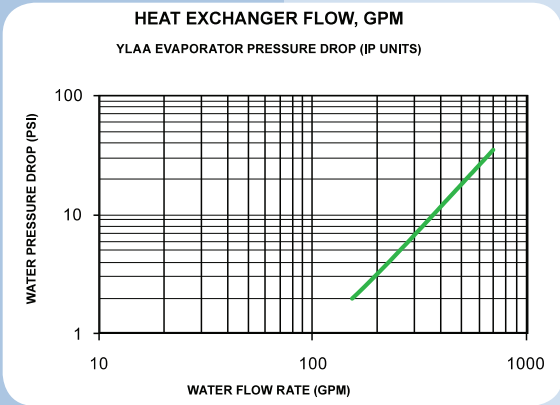

AIR COOLED INDUSTRIAL CHILLER

100 TON (ACC100H63)

COOLING		PHYSICAL	
Capacity	1,200,000 BTU	Model	YLAA0101HE
Capacity - Cooling	100 ton	Controls	York Millenium Control Centre
Refrigerant Circuits	2	Dimensions - Width	8'-1" 246 cm
Ambient Operating Range	0 to 125 °F -17 to 52 °C	Dimensions - Depth	13'-5" 409 cm
Chilled Water Setpoint	40 to 55 °F 4.5 to 13 °C	Dimensions - Height	8'-8" 264 cm
ELECTRICAL		Weight	10723 lbs 4864 kg
Voltage	600	Forklift Pockets	4" x 10" 10 x 25 cm
Phase	Three	Center on Center	44" 112 cm
Breaker Size	min 250 max 300 Amps		
Current Draw RLA	200 Amps		
Minimum Circuit Amps	219 Amps		
Plug	Series 16 Cam-Lok Tails		
EVAPORATOR			
Fluid Connections	4" M+F Camlock from 4" Gruvlok		
Maximum Water Side Pressure	150 PSIG		
Evaporator Volume	8.8 gal 33.3 L		
OPERATIONAL LIMITS		MIN	MAX
Leaving Water Temp °F	40	55	
Leaving Water Temp °C	4.4	12.8	
Voltage 600/3/60	517	633	
Air on Condenser °F	0	125	
Air on Condenser °C	-17.7	51.7	
Evaporator Flow GPM US	100	385	
Evaporator Flow L/s	6.3	24.2	