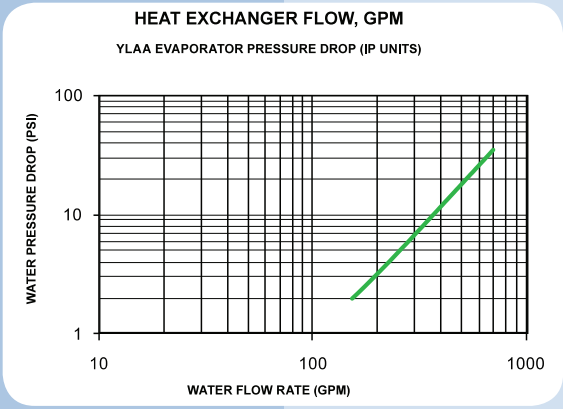

AIR COOLED INDUSTRIAL CHILLER

100 TON (ACC100H43)

COOLING		PHYSICAL	
Capacity	1,200,000 BTU	Model	YLAA0100SE
Capacity - Cooling	100 ton	Controls	York Millenium Control Centre
Refrigerant Circuits	2	Dimensions - Width	8'-1" 246 cm
Ambient Operating Range	0 to 125 °F -17 to 52 °C	Dimensions - Depth	13'-5" 409 cm
Chilled Water Setpoint	40 to 55 °F 4.5 to 13 °C	Dimensions - Height	8'-8" 264 cm
ELECTRICAL		Weight	6891 lbs 3126 kg
Voltage	480	Forklift Pockets	4" x 10" 10 x 25 cm
Phase	Three	Center on Center	44" 112 cm
Breaker Size	300 Amps		
Current Draw RLA	228 Amps		
Minimum Circuit Amps	242 Amps		
Plug	Series 16 Cam-Lok Inlets		
EVAPORATOR			
Fluid Connections	4" M+F Camlock from 4" Gruvlok		
Maximum Water Side Pressure	150 PSIG		
Evaporator Volume	8.8 gal 33.3 L		
OPERATIONAL LIMITS		MIN	MAX
Leaving Water Temp °F	40	55	
Leaving Water Temp °C	4.4	12.8	
Voltage 480/3/60	414	506	
Air on Condenser °F	0	125	
Air on Condenser °C	-17.7	51.7	
Evaporator Flow GPM US	100	385	
Evaporator Flow L/s	6.3	24.2	