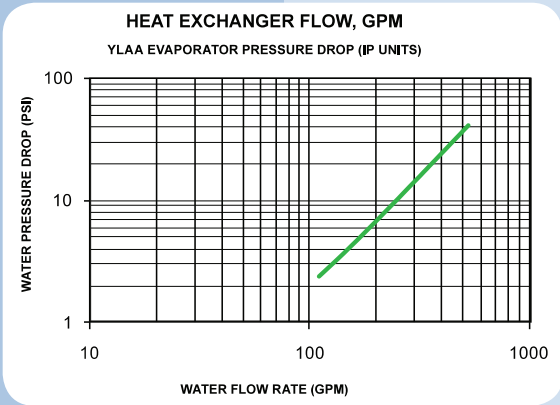

REAL COOL. REAL FAST.

AIR COOLED INDUSTRIAL CHILLER

60 TON (ACC060H43)

COOLING		PHYSICAL	
Capacity	720,000 BTU	Model	YLAA0056SE
Capacity - Cooling	60 ton	Controls	York Millenium Control Centre
Refrigerant Circuits	2	Dimensions - Width	8'-5" 257 cm
Ambient Operating Range	0 to 125 °F -17 to 52 °C	Dimensions - Depth	13'-0" 396 cm
Chilled Water Setpoint	40 to 55 °F 4.5 to 13 °C	Dimensions - Height	6'-4" 193 cm
ELECTRICAL		Weight	5195 lbs 2356 kg
Voltage	480	Forklift Pockets	4" x 10" 10 x 25 cm
Phase	Three	Center on Center	44" 112 cm
Breaker Size	150 Amps		
Current Draw RLA	130 Amps		
Minimum Circuit Amps	137 Amps		
Plug	Series 16 Cam-Lok Inlets		
EVAPORATOR			
Fluid Connections	4" M+F Camlock from 4" Gruvlok		
Maximum Water Side Pressure	300 PSIG		
Evaporator Volume	4.1 gal 15.5 L		
OPERATIONAL LIMITS		MIN	MAX
Leaving Water Temp °F	40	55	
Leaving Water Temp °C	4.4	12.8	
Voltage 460/3/60	414	506	
Air on Condenser °F	25	115	
Air on Condenser °C	-3.9	46.1	
Evaporator Flow GPM US	60	300	
Evaporator Flow L/s	3.8	18.9	