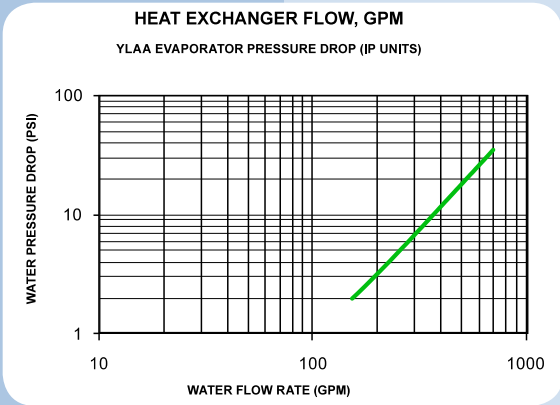

AIR COOLED INDUSTRIAL CHILLER

100 TON (ACC100H43)

COOLING		PHYSICAL	
Capacity	1,200,000 BTU	Model	YLAA0100SE
Capacity - Cooling	100 ton	Controls	York Millenium Control Centre
Refrigerant Circuits	2	Dimensions - Width	8'-1" 246 cm
Ambient Operating Range	0 to 125 °F -17 to 52 °C	Dimensions - Depth	13'-5" 409 cm
Chilled Water Setpoint	40 to 55 °F 4.5 to 13 °C	Dimensions - Height	8'-8" 264 cm
ELECTRICAL		Weight	6891 lbs 3126 kg
Voltage	460	Forklift Pockets	4" x 10" 10 x 25 cm
Phase	Three	Center on Center	44" 112 cm
Breaker Size	300 Amps		
Current Draw RLA	228 Amps		
Minimum Circuit Amps	242 Amps		
Plug	Series 16 Cam Lok Inlets		
EVAPORATOR			
Fluid Connections	4" Grooved		
Maximum Water Side Pressure	150 PSIG		
Evaporator Volume	8.8 gal 33.3 L		
OPERATIONAL LIMITS		MIN	MAX
Leaving Water Temp °F	40	55	
Leaving Water Temp °C	4.4	12.8	
Voltage 460/3/60	414	506	
Air on Condenser °F	0	125	
Air on Condenser °C	-17.7	51.7	
Evaporator Flow GPM US	100	385	
Evaporator Flow L/s	6.3	24.2	