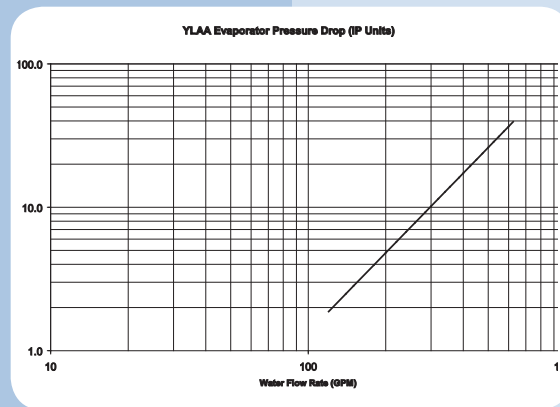

AIR COOLED INDUSTRIAL CHILLER

170 TON (ACC170H43)

COOLING

Capacity	2,040,000 BTU
Capacity - Cooling	170 ton
Refrigerant Circuits	2
Ambient Operating Range	0 to 125 °F -17 to 52 °C
Chilled Water Setpoint	40 to 55 °F 4.5 to 13 °C

ELECTRICAL

Voltage	480
Phase	Three
Breaker Size	400 Amps
Current Draw RLA	300 Amps
Minimum Circuit Amps	372 Amps
Plug	Series 16 Cam Lok Inlets Paralleled

EVAPORATOR

Fluid Connections	4" Camlock M+F from 6" Groove lock
Maximum Water Side Pressure	150 PSIG
Evaporator Volume	55 gal 208 L

PHYSICAL

Model	YLAA0170SE	
Controls	York Millenium Control Centre	
Dimensions - Width	8'-2.5"	250 cm
Dimensions - Depth	20'-9"	632 cm
Dimensions - Height	8'-6"	259 cm
Weight	11100 lbs	5035 kg

We also rent portable air conditioning units, fans, air movers, and industrial strength heating units. Visit www.cool-air.com for our full line of rental equipment.

Vancouver

1407 East Georgia St.
Vancouver BC
604.253.4171

Edmonton

3816 56 Ave. NW
Edmonton AB
780.729.1685

Calgary

Depot: 4216 61 Ave. SE
Calgary AB
1.855.253.4171

Online

www.cool-air.com
info@cool-air.com