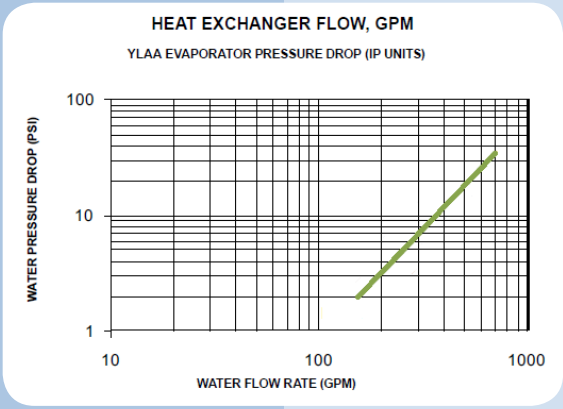

## 170 TON (ACC170H43)

COOLING		PHYSICAL	
Capacity	2,040,000 BTU	Model	YLAA0170SE
Capacity - Cooling	170 ton	Controls	York Millenium Control Centre
Refrigerant Circuits	2	Dimensions - Width	8'-2.5" 250 cm
Ambient Operating Range	0 to 125 °F -17 to 52 °C	Dimensions - Depth	20'-9" 632 cm
Chilled Water Setpoint	40 to 55 °F 4.5 to 13 °C	Dimensions - Height	8'-6" 259 cm
ELECTRICAL		Weight	10429 lbs 4731 kg
Voltage	460		
Phase	Three		
Breaker Size	300 Amps		
Current Draw RLA	228 Amps		
Minimum Circuit Amps	242 Amps		
Plug	Series 16 Cam Lok Inlets		
EVAPORATOR			
Fluid Connections	6" Grooved		
Maximum Water	150 PSIG		
Side Pressure			
Evaporator Volume	55 gal 208 L		
OPERATIONAL LIMITS		MIN	MAX
Leaving Water Temp °F	40	55	
Leaving Water Temp °C	4.4	12.8	
Voltage 460/3/60	414	506	
Air on Condenser °F	0	125	
Air on Condenser °C	-17.7	51.7	
Evaporator Flow GPM US	100	385	
Evaporator Flow L/s	6.3	24.2	