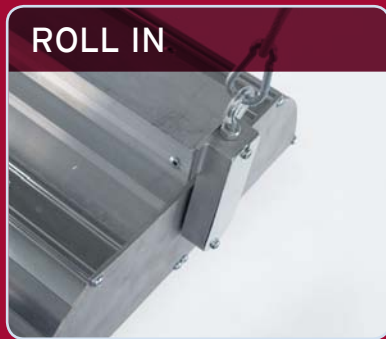

### ROLL IN

Built-in eyelets allow this lightweight unit to be hung from virtually anywhere.