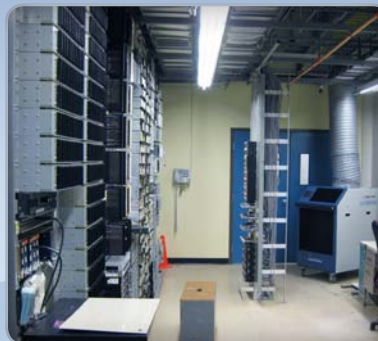

These small water cooled portable units are perfect for lab areas or office spaces. Run off of readily available 115V power, installation is a breeze.

ACPP5V23

Server and control rooms will have the temperature managed effectively with this 5 ton air cooled portable unit. Simply roll in, plug in, and turn on. Heat energy is vented out into the ceiling space through our 16" flexible duct.

WCI5V23

This 5 ton water cooled industrial unit is the perfect fit for larger spaces. This cafeteria was kept comfortably cool in the heat of summer. The perforated duct allowed for the most effective circulation throughout the open space.