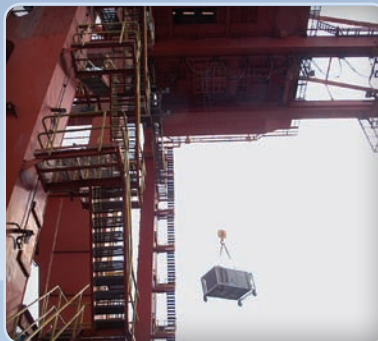

Features:

- Completely configured for the film industry
- Largest unit that fits into a 1 ton cube van
- Large air-filled tires allow this unit to be rolled over uneven ground
- Requires 208/230 volt single phase power

Applications:

- Special Events - Festivals
- Industrial Plants
- Temporary Structures
- Standby Cooling Applications

Rooftop placement allows for effortless integration with your existing duct system. Remote thermostat ensures that desirable temperatures are maintained.

Even massive container cranes require emergency cooling. The servers that control operation were overheating and shutting down, bringing the unloading of the container ship to a grinding halt. The cooling provided by this portable unit got things moving again.

This full-sized house was built as a set piece for a feature film. Scenes were shot inside as well as outside the building. With the help of one of these units, the cast and crew did not have to suffer under the heat produced by the hot movie lights.