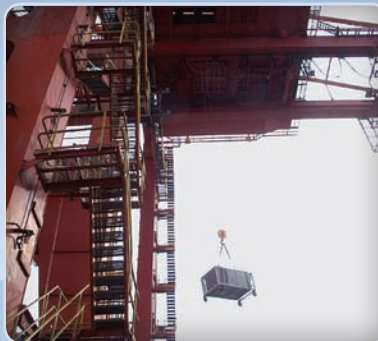

COOL AIR™ RENTALS LTD

AIR COOLED INDUSTRIAL PORTABLE

5 TON

These 5 ton units are a larger scale version of our popular location cooling units. They are very adaptable and provide plenty of cooling punch.

Features:

- Completely configured for the film industry
- Largest unit that fits into a 1 ton cube van
- Large air-filled tires allow this unit to be rolled over uneven ground
- Requires 208/230 volt single phase power

Even massive container cranes require emergency cooling. The servers that control operation were overheating and shutting down, bringing the unloading of the container ship to a grinding halt. The cooling provided by this portable unit got things moving again.

This full-sized house was built as a set piece for a feature film. Scenes were shot inside as well as outside the building. With the help of one of these units, the cast and crew did not have to suffer under the heat produced by the hot movie lights.